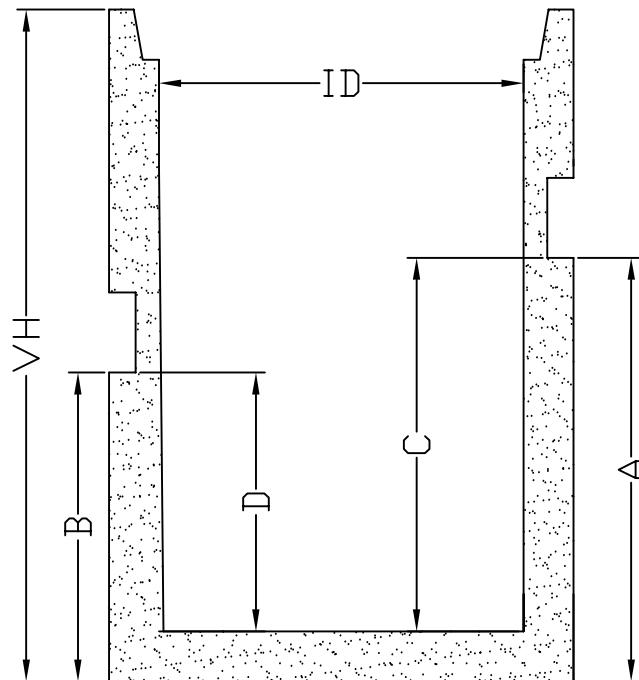

Outlet knock-out
is 5" except for
24" ID it is 8" (B)

Inlet
Knock-Outs
(A)

Base knock-out pattern

18" ID has only one 5" Inlet &
one 5" Outlet Knock Out

Item	ID	VH	A	B	C	D	Weight (lbs)
1824S	18	24	16	15	14	13	340
2436CBS	24	36	23	20	21	18	861
3036CBS	30	36	23	20	21	18	1150
3636CBS	36	36	23	20	21	18	1400

Catch Basin /Sump (18 " To 36")