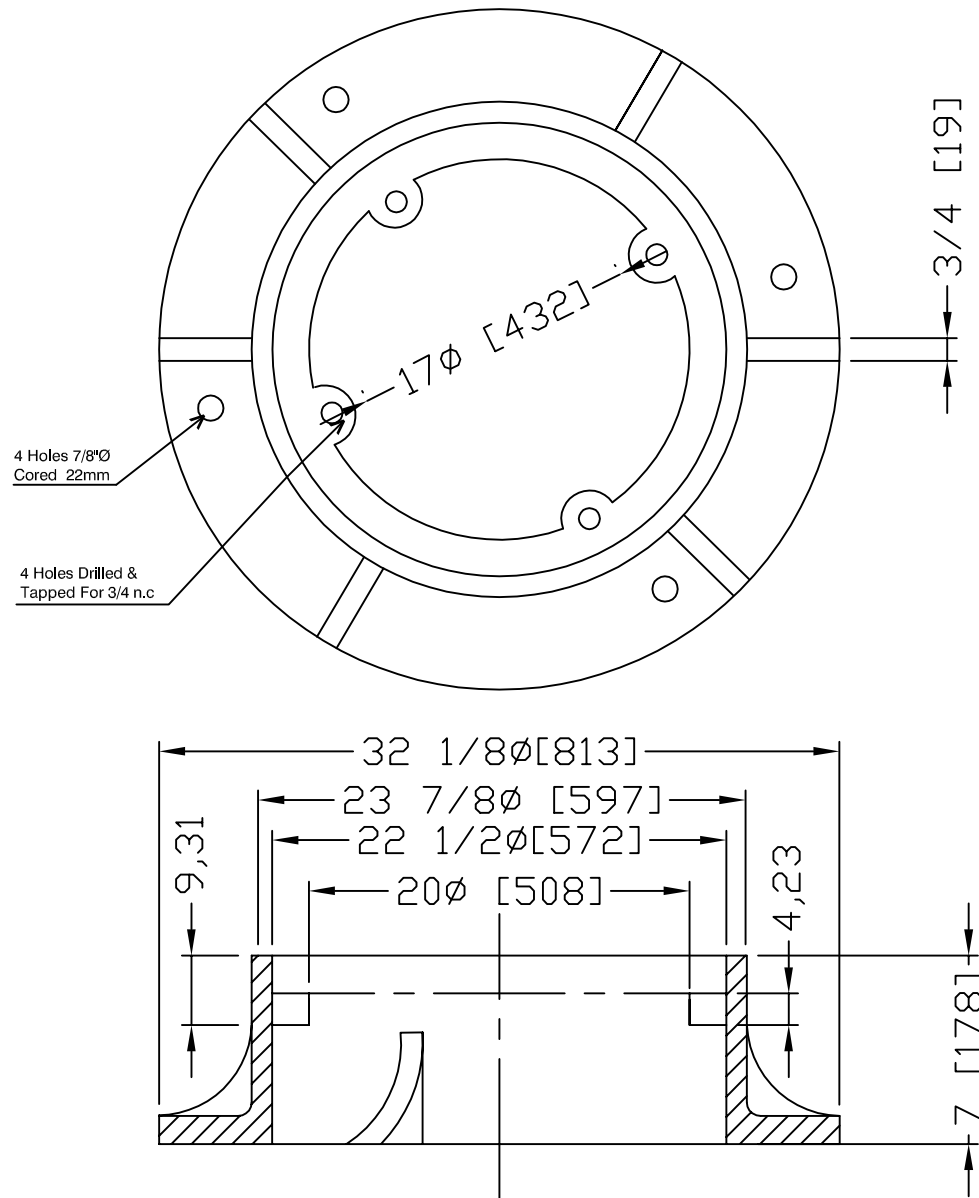

Note:

Assemble with  
Gasket & Bolts

PART / DWG NUMBER

D207-FRAME

CATALOG NUMBER

**D207:- Cast Iron Frame used with Sealed Set D207-Cover**