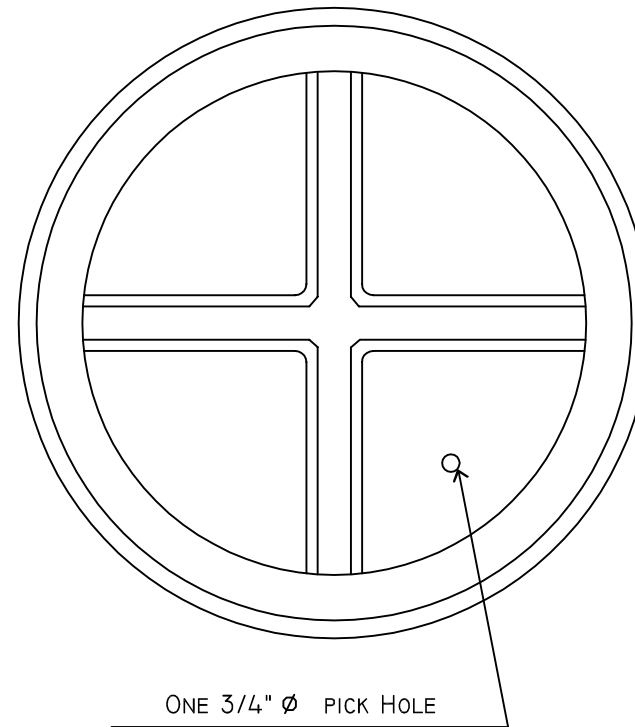

Note:-

For 450mm  
concrete CB barrel

PART / DWG NUMBER

D27-Cover

CATALOG NUMBER

**D27:- Drop in Cast Iron Cover for 450 mm Barrel**