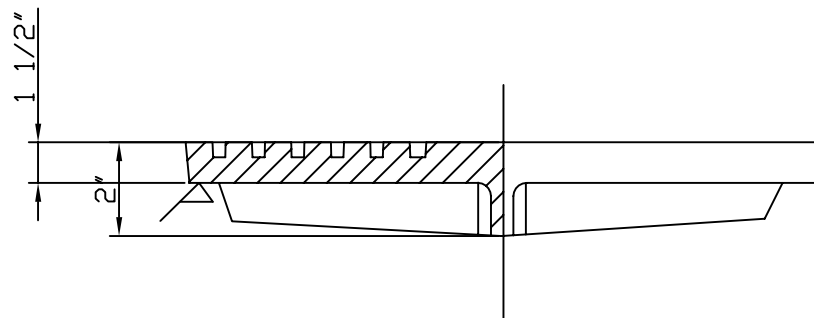

Note:-

For 450mm  
concrete CB barrel

PART / DWG NUMBER

D27-Cover

CATALOG NUMBER

**D27:- Drop in Cast Iron Cover for 450 mm Barrel**