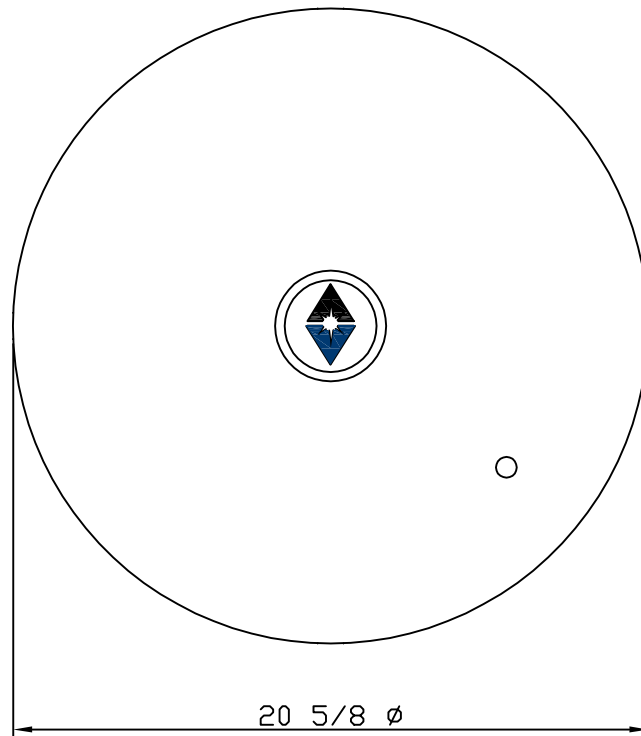

Note:-

For 450mm  
concrete CB barrel

PART / DWG NUMBER

D27-Cover

CATALOG NUMBER

**D27:- Drop in Cast Iron Cover for 450 mm Barrel**